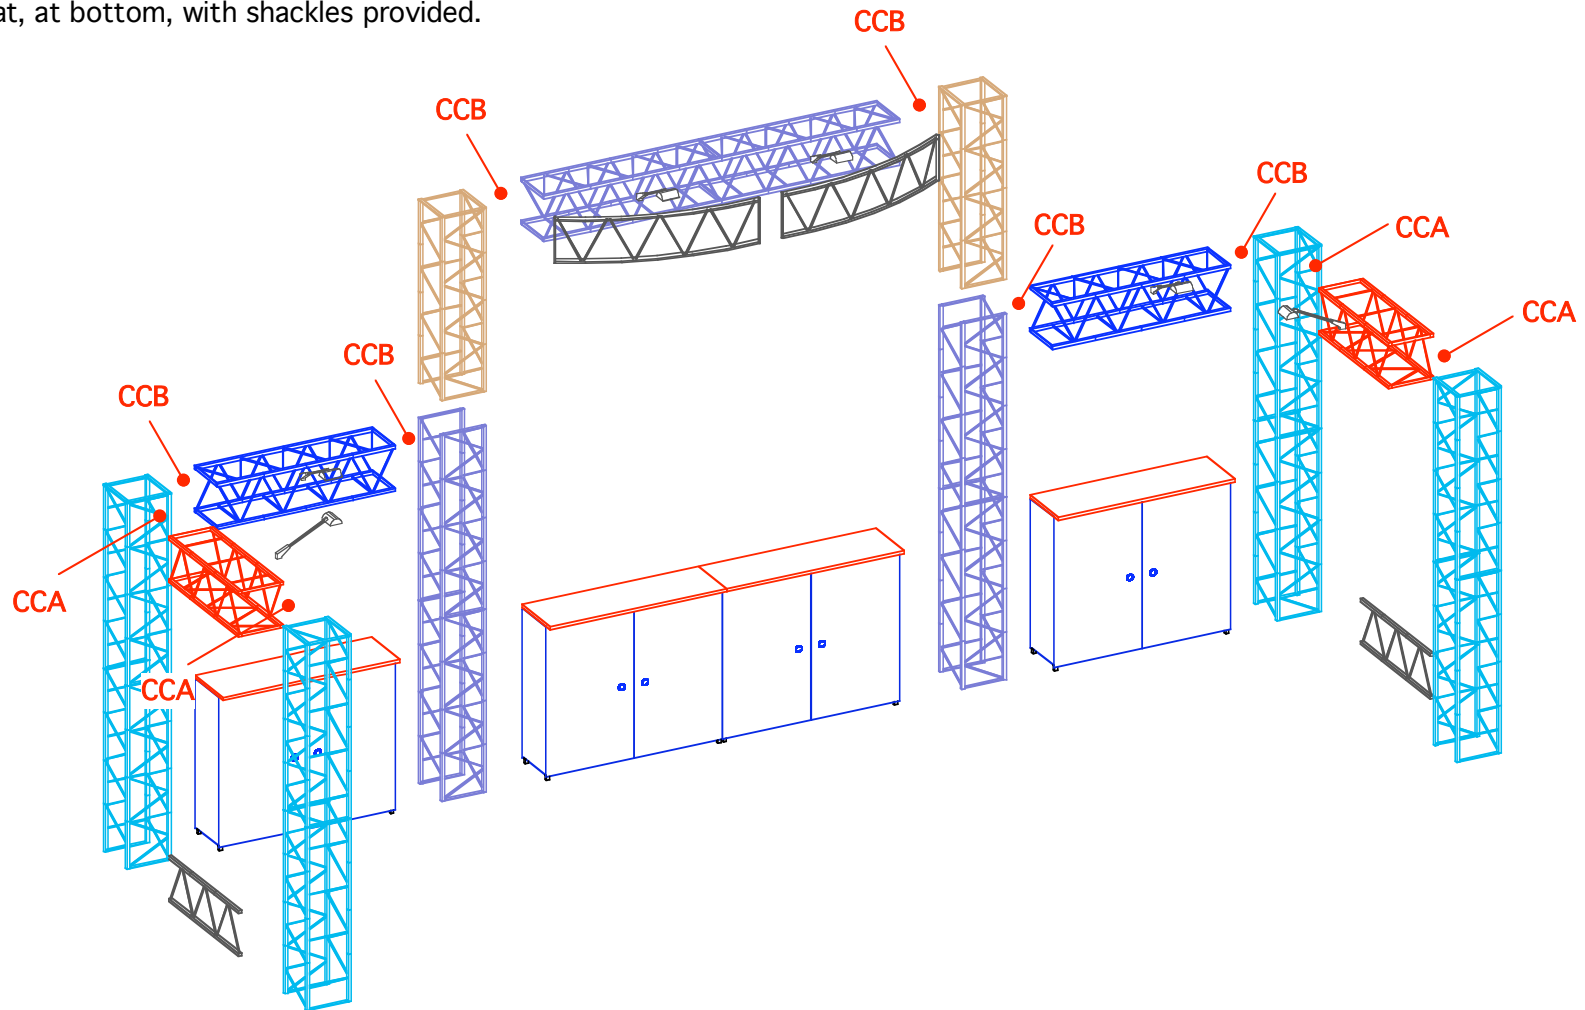

NOTES

Header frame will attach with hooks on both ends.
Attach 3' flat, at bottom, with shackles provided.

DRAWN BY: NG

DESIGN : EZ12 TOPAZ ASSEMBLY

DATE: 5/08

REFERENCE: 10x20

© Trussworks 2008

The designs shown herein are the proprietary property of Trussworks and protected by copyright and other laws. This document is to be maintained in confidence. No portion of the information or design shown herein may be reproduced, electronically or otherwise, nor may any display be made from this design without written consent from Trussworks.