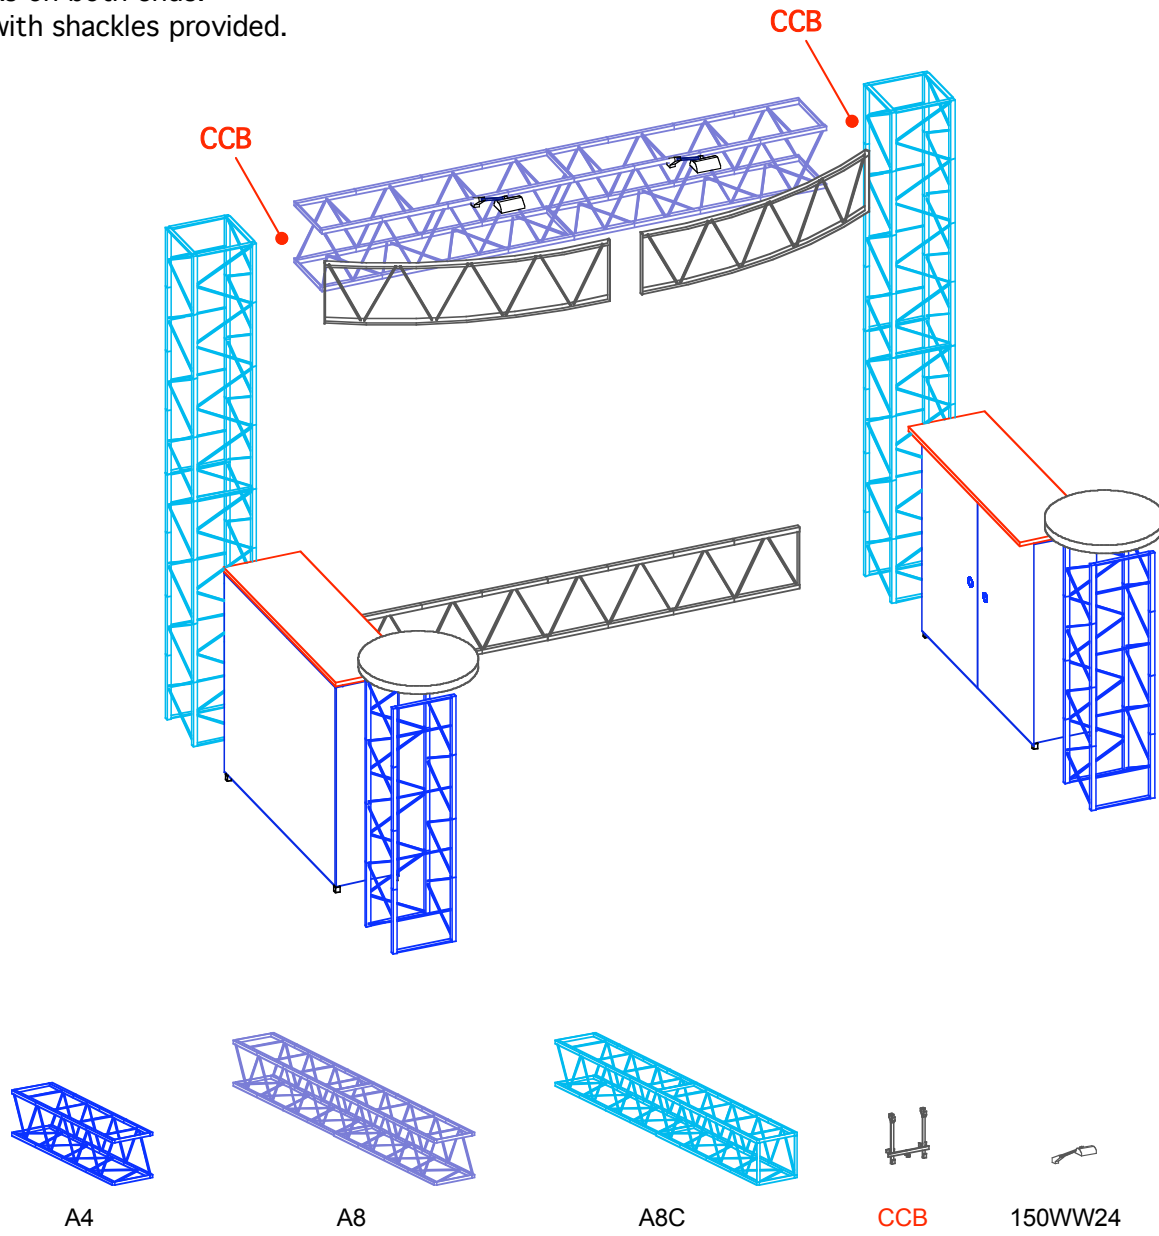

NOTES

Frame will attach with hooks on both ends.  
Attach 8' flat, at bottom, with shackles provided.

**DESIGN : EZ12 OPAL**

**DATE: 4/08**

**REFERENCE: 10x10**

DRAWN BY: NG

© Trussworks 2008

The designs shown herein are the proprietary property of Trussworks and protected by copyright and other laws. This document is to be maintained in confidence. No portion of the information or design shown herein may be reproduced, electronically or otherwise, nor may any display be made from this design without written consent from Trussworks.