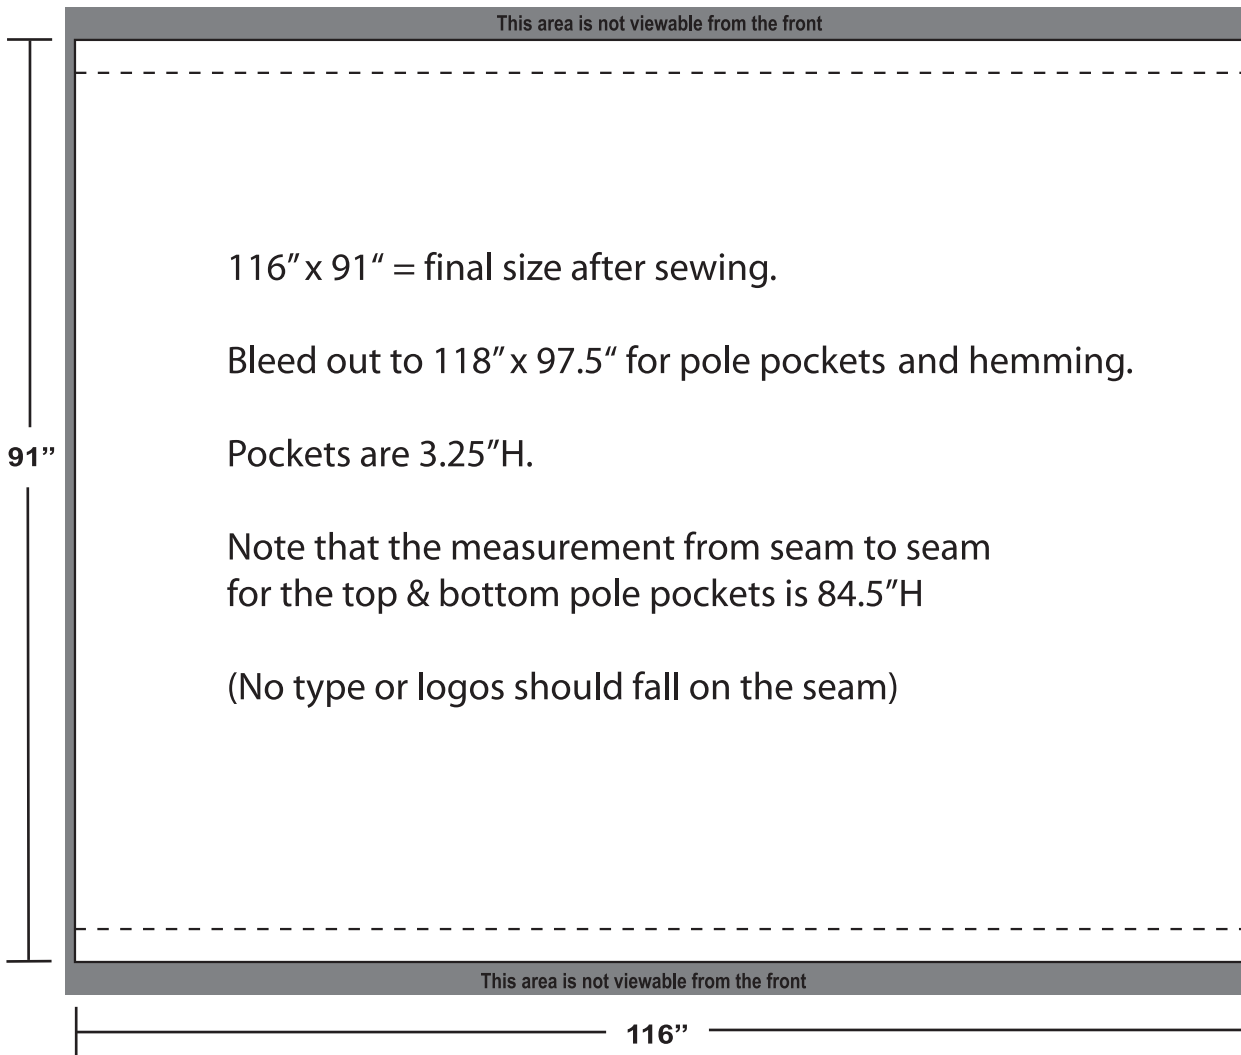

10' Promoter™ Adjustable Backwall Display

Pole Pocket Area (6.5")

Total Graphic Area

116"W x 91"H

Total Visual Area

116"W x 84.5"H

*PMS color matching is not guaranteed.

*Dye Sub products are printed CMYK (4 color) process from your file. If saved as RGB, art will be converted to CMYK.

*All images must be embedded and all fonts must be outlined

ACCEPTABLE FILE FORMATS:

Vector lines

Vector image

- * Adobe Illustrator (.ai, .pdf, .eps)
- * All Fonts Outlined/Images embedded

Raster image

- * 100 DPI AT 100%
- * Adobe Photoshop - .psd
.tif, or .jpg