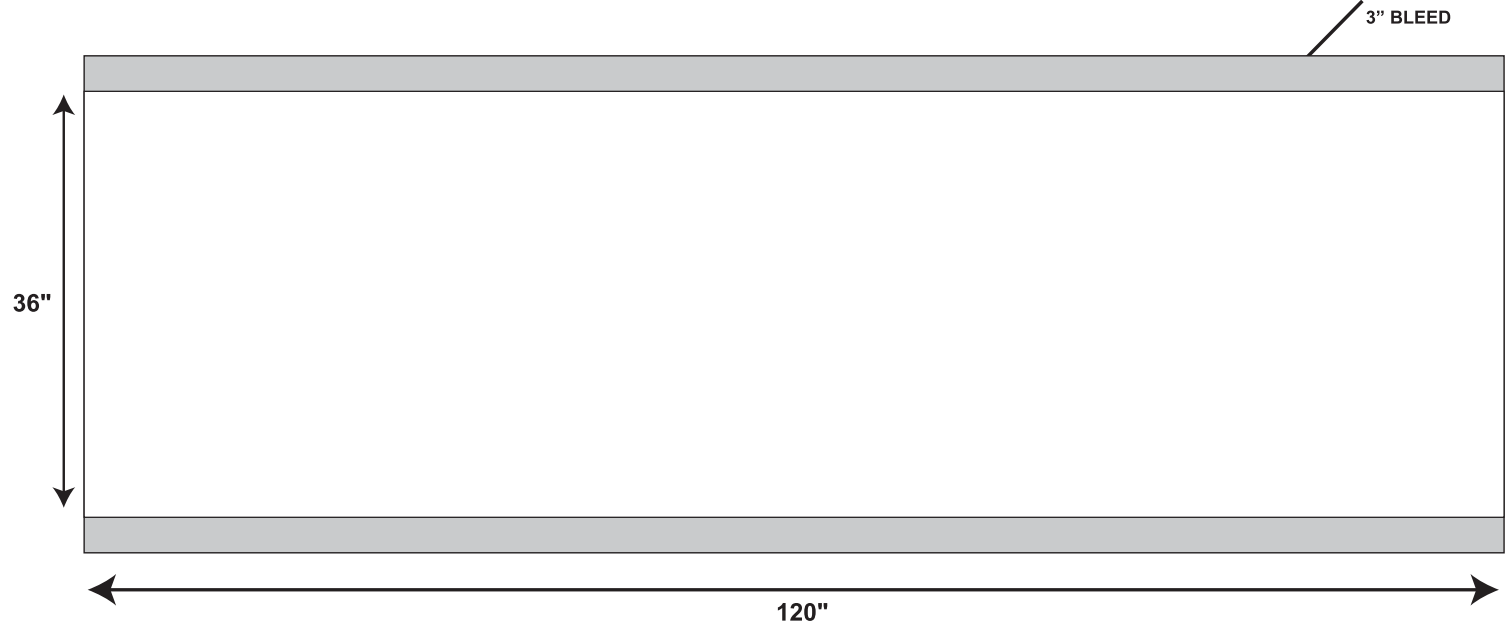

10' 3-Sided Hanging Banner Display

Total Graphic Size

120"W x 42"H

Total Visual Area

120"W x 36"H

Kit Includes 3 Banners

- *Add 3" to top and bottom of graphic for bleed
- *Please keep all text and/or logos 1" from all sides.
- *Solvent products are printed CMYK (4 color) process from your file.
- *All images must be embedded and all fonts must be outlined.